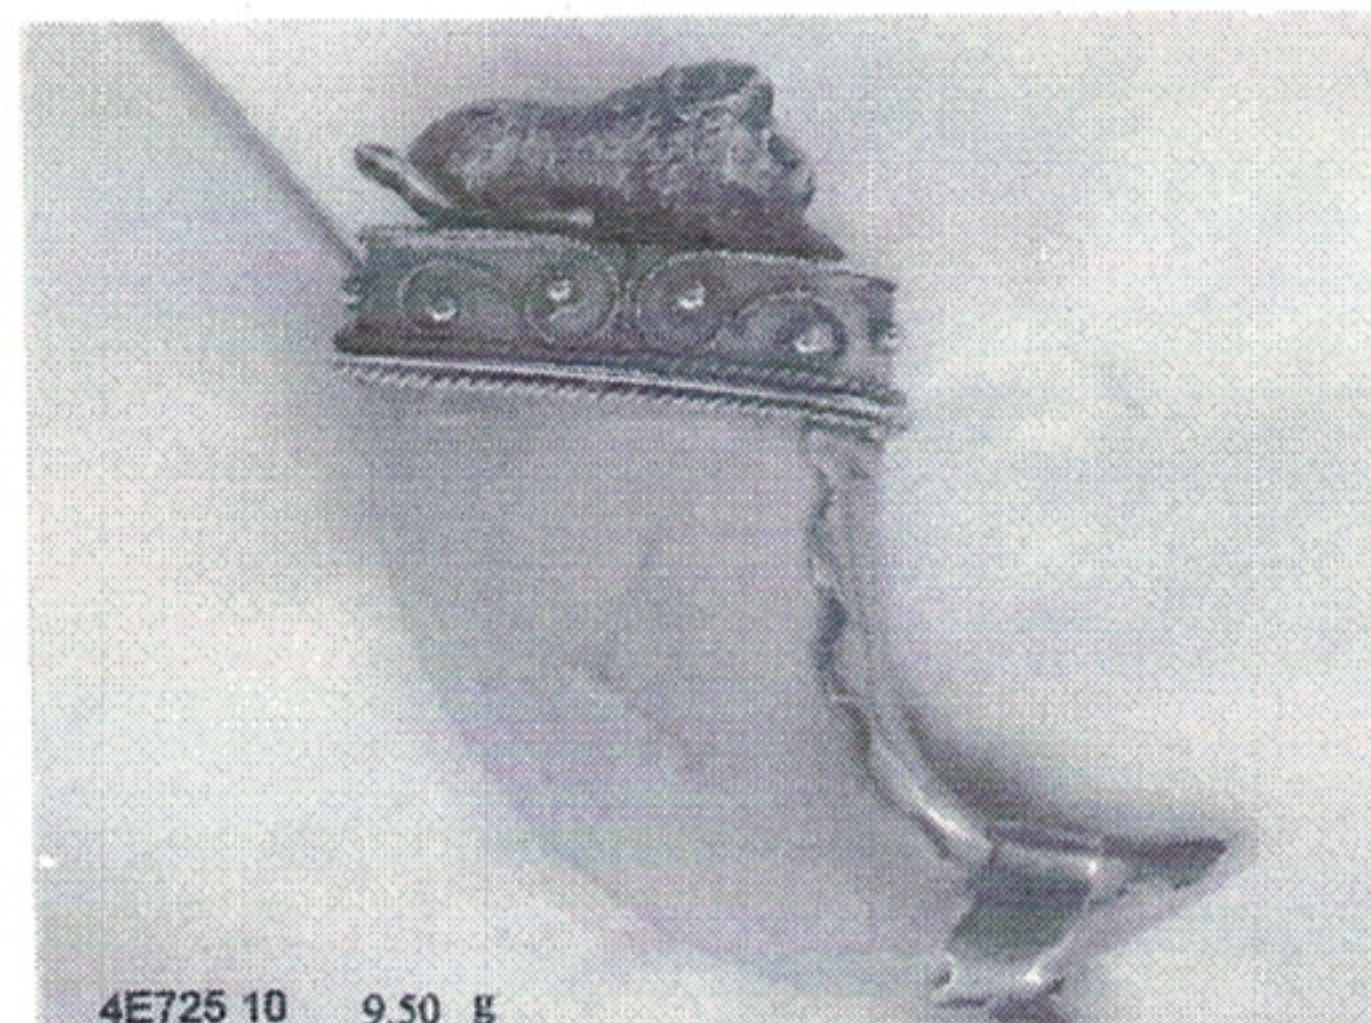

Ref: GL4E725 10/14

VALUATION FOR INSURANCE

~~Deborah Cole
P.O. Box 2194
Shortland St~~

A lady's Estate lions claw brooch.

Total Weight = 9.50 grams.

MOUNT... is assembled in approx 9ct rose gold, tested.
Cap setting with applied wire twist scroll and bead
decoration, lion figurine on top and bracket style inner gold
edge and sleeve fitting at the end, containing a lions claw, C
shaped catch and base metal pin.
In good condition.